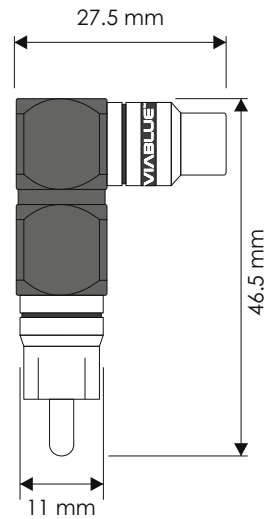

XS Adapters | RCA

RCA subwoofer y adapter

RCA 90° adapter XL

RCA 90° adapter

RCA extension adapter

RCA y adapter