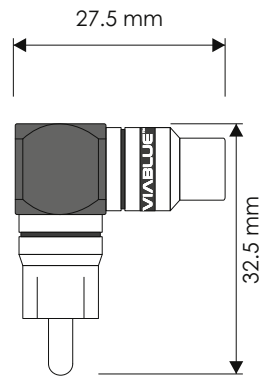

XS Adapters | RCA

RCA subwoofer y adapter

RCA 90° adapter XL

RCA 90° adapter

RCA extension adapter

RCA y adapter