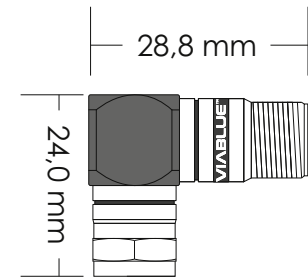

XS Adapter | antenna

**Antenna female
extension adapter**

**Antenna male
extension adapter**

**F extension
adapter**

**BNC - RCA
Adapter**

**Antenna 90°
adapter**

F 90° adapter