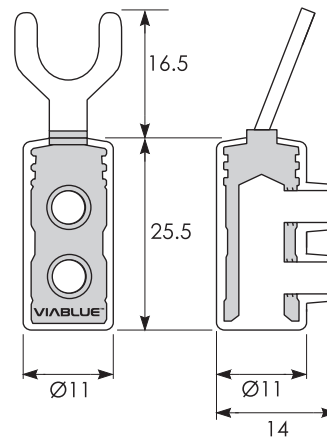

TS Spades 6 and 8 mm | scale 1:1 | unit mm | RoHS

PRODUCT VIEW

TECHNICAL VIEW

TS Spades 8 mm

TS Spades 8 mm