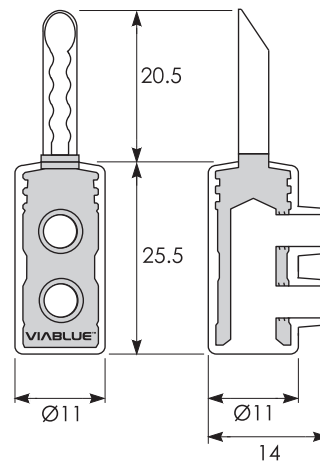

TS Banana Tube and Lamella | scale 1:1 | unit mm | RoHS

PRODUCT VIEW

TS Banana Tube

TECHNICAL VIEW

TS Banana Tube

TS Banana Lamella