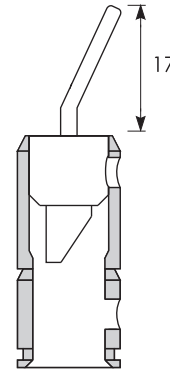

**T6s Speaker Plugs** | scale 1:1 | unit mm | aluminium | RoHS

**PRODUCT VIEW**

**TECHNICAL VIEW**

**T6s Spades**

M4.0  
1.5 HEX

**T6s Banana**

**T6s Flexible Pins**