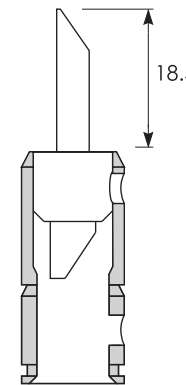

**T6s Speaker Plugs** | scale 1:1 | unit mm | aluminium | RoHS

**PRODUCT VIEW**

**TECHNICAL VIEW**

**T6s Spades**

M4.0  
1.5 HEX

**T6s Banana**

**T6s Flexible Pins**