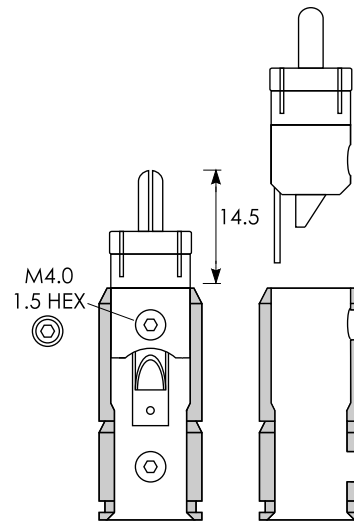

T6s RCA, Antenna and F-Plugs | scale 1:1 | unit mm | aluminium | RoHS

PRODUCT VIEW

TECHNICAL VIEW

T6s RCA Plug

T6s Antenna Plug

T6s F Plug