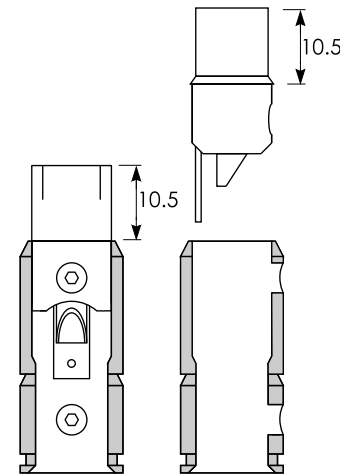

T6s RCA, Antenna and F-Plugs | scale 1:1 | unit mm | aluminium | RoHS

PRODUCT VIEW

TECHNICAL VIEW

T6s RCA Plug

T6s Antenna Plug

T6s F Plug